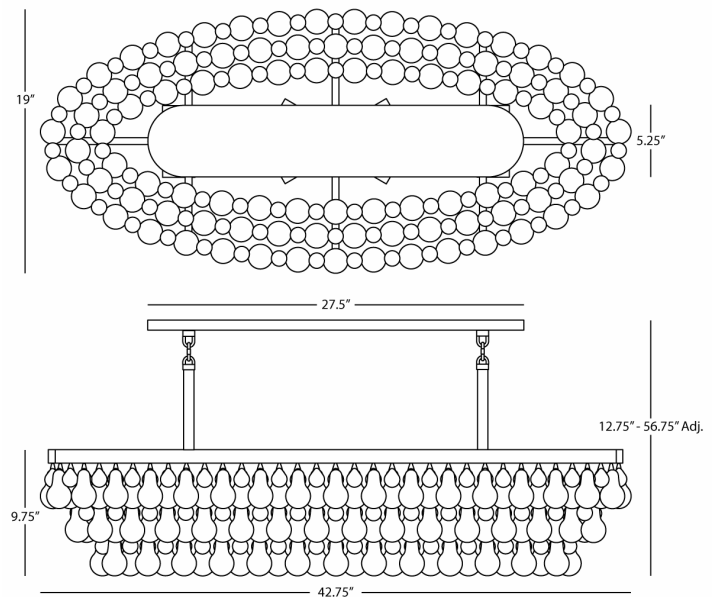

BLING

S1007

Oval Chandelier

8 - 60W Max.

Bulb Type: A

Direct Wire

Polished Nickel Finish

Glass Drops

Susp. Hardware: 2 pcs. 5/8" X 6" & 6 pcs. 5/8" x

12" Extensions

FINISH OPTION:

1007 - Antique Brass

Z1007 - Deep Patina Bronze

**** Available for Quick SHIP ****