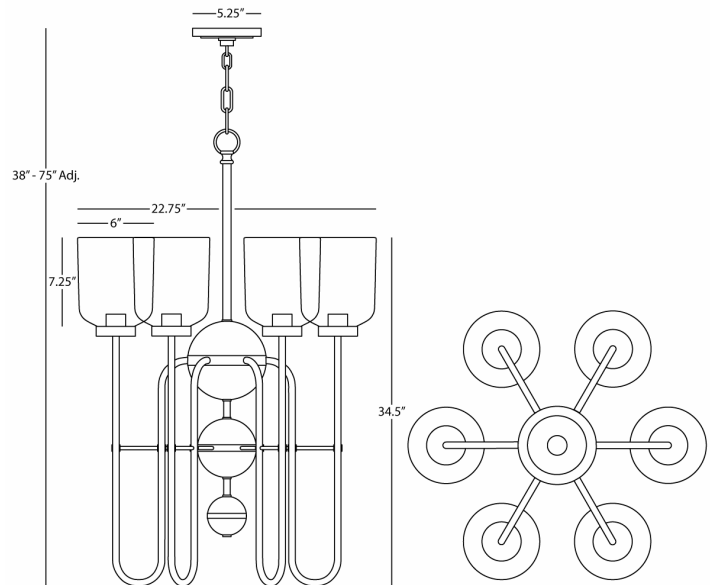

WILLIAMSBURG

TYRIE

Z410

Chandelier

6-100W Max.

Bulb Type: A

Direct Wire

Deep Patina Bronze Finish

Clear Glass Shades

Susp. Hardware: 1 pc 5/8" X 12" Extension Rod &

3' of Chain

Shown with Historical Bulbs SOLD SEPARATELY

(Style # BUL06)

FINISH OPTIONS:

410 - Antique Brass

D410 - Dark Antique Nickel